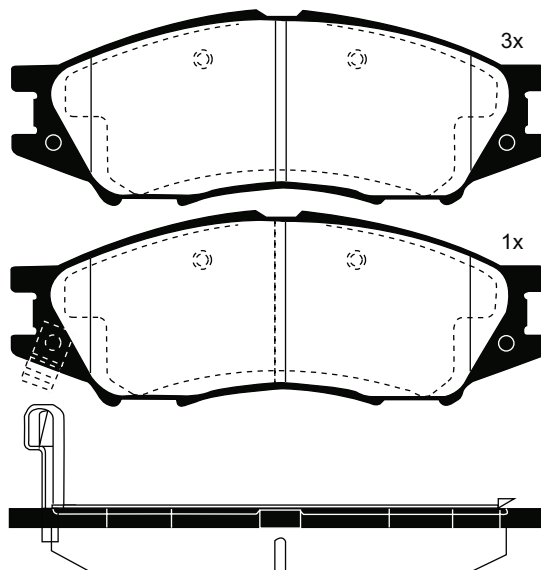

SIZES
149.9 x 58.8 x 16

FRONT

JS 21363

1025F

MAKER

NISSAN

O.E.M.	MAKER
41060-6N091	NISSAN
41060-6N0X1	NISSAN
AY040-NS100	NISSAN
AY040-NS108	NISSAN

SIZES
135.12 x 48.40 x 16.1