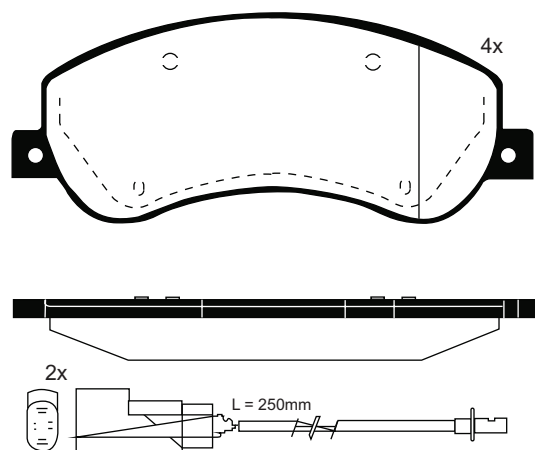

1047F

MAKER

FORD

O.E.M.	MAKER
1 371 402	FORD
1 433 952	FORD
1 488 962	FORD
6C11-2K021-AC	FORD
155 45 24	FORD

SIZES
164.8 x 66.8 x 18.8