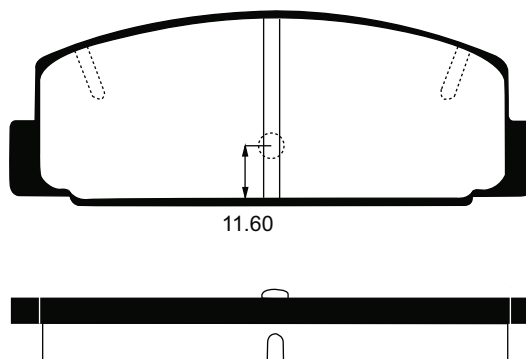

2046R

MAKER
MAZDA

O.E.M.	MAKER
FB06-40-280	MAZDA
FB06-49-280A	MAZDA
FB71-26-28ZA	MAZDA
GEYC-26-43Z	MAZDA
GEYC-26-43ZA	MAZDA
GEYC-26-48ZA	MAZDA
GEYT-26-43Z	MAZDA
GEYB-26-43Z	MAZDA
GGYM-26-43Z	MAZDA
GJYA-26-43Z	MAZDA
GJYB-26-43Z	MAZDA
GJYB-26-48Z	MAZDA
GPYB-26-43Z	MAZDA
GPYB-26-48Z	MAZDA
GS39-26-43Z	MAZDA
GJYB-26-48Z 9C	MAZDA

SIZES
107.8 x 39.5 x 13.1