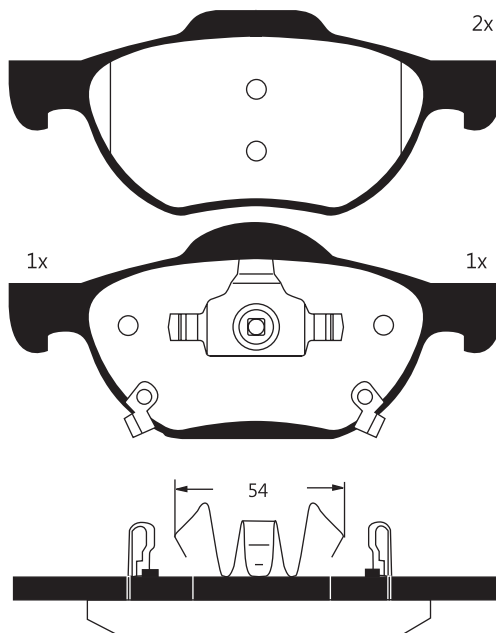

1030F

MAKER

HONDA

O.E.M.	MAKER
45022-SEA-E01	HONDA
45022-SEA-EZ1	HONDA

SIZES
155.3 x 68.5 x 15.5
155.3 x 61.5 x 15.5