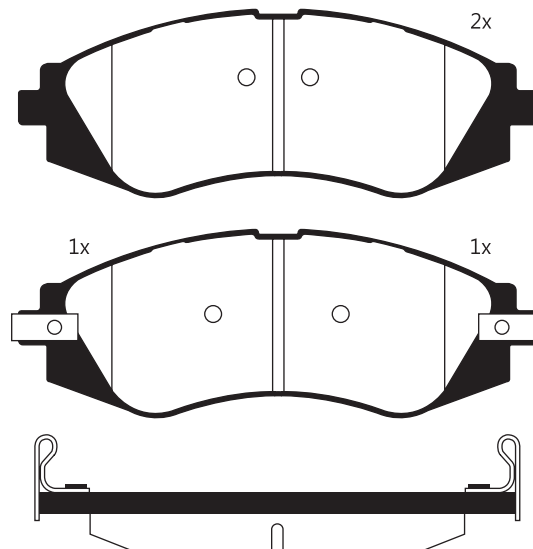

1064F

MAKER

DAEWOO, CHEVROLET, SUZUKI

O.E.M.	MAKER
96391891	DAEWOO
96405129	DAEWOO
96449288	DAEWOO
96534655	DAEWOO
96391891	CHEVROLET
96405129	CHEVROLET
96405130	CHEVROLET
96449288	CHEVROLET
55200-85Z00	SUZUKI

SIZES

143.0 x 51.4 x 17.0

FRONT