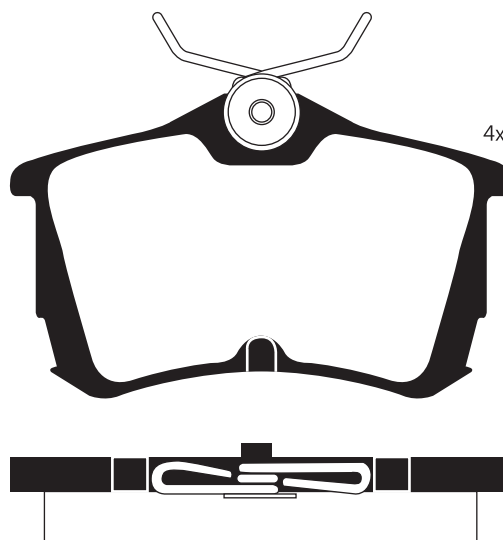

SIZES
87.1 x 42.4 x 15

JS 23353

2032R

MAKER

HONDA

O.E.M.	MAKER
43022-S1A-E02	HONDA
43022-S1A-E03	HONDA
43022-S1A-E04	HONDA
43022-S1A-E30	HONDA
43022-S1A-E50	HONDA
43022-SEA-E10	HONDA

SIZES
87.2 x 52.7 x 17.5