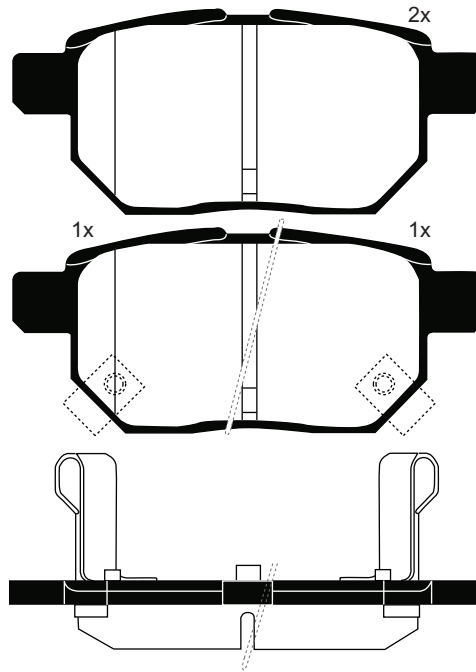

2035R

MAKER
SCION, TOYOTA

O.E.M.	MAKER
04466-12130	SCION
04466-02210	TOYOTA
04466-12130	TOYOTA
04466-12190	TOYOTA
04466-52070	TOYOTA
04466-52110	TOYOTA
04466-52120	TOYOTA
04466-52130	TOYOTA
04466-52140	TOYOTA
04492-52150	TOYOTA
V9118B037	TOYOTA

SIZES
98.6 x 42.48 x 14.4

JS 24610

2037R

MAKER
HONDA

O.E.M.	MAKER
43022-SWW-G01	HONDA
43022-SWW-G02	HONDA