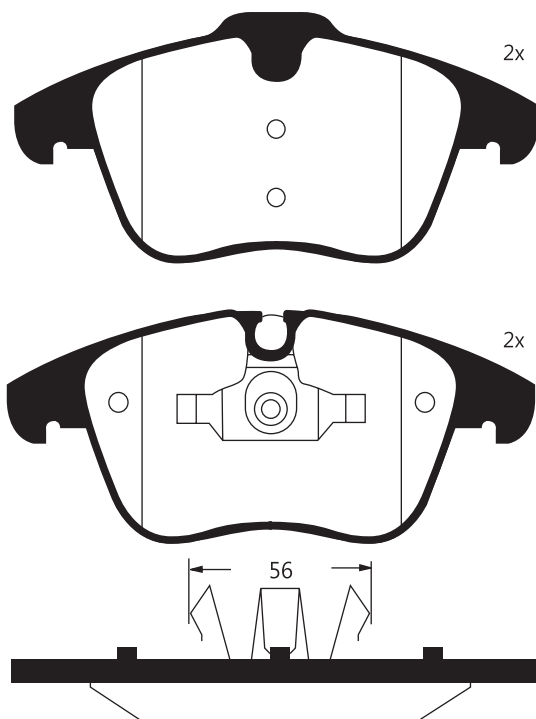

1049F

MAKER
CITROEN

O.E.M.	MAKER
4251.24	CITROEN

SIZES
155.2 x 66.6 x 18.8
155.2 x 71.8 x 17.9