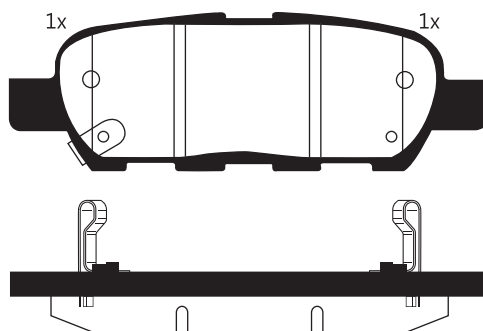

2085R

MAKER
NISSAN, INFINITI

O.E.M.	MAKER
44060-8H385	INFINITI
44060-8H385	NISSAN
44060-AL585	NISSAN
44060-AL586	NISSAN
44060-AM485	NISSAN
44060-CB10J	NISSAN
44060-EG00J	NISSAN
44060-EG00K	NISSAN
44060-EG085	NISSAN
DA060-8H385	NISSAN

SIZES
105.4 x 37.8 x 14.0

JS 23814

2088R

MAKER
TOYOTA, LEXUS, MITSUBISHI

O.E.M.	MAKER
04466-60060	LEXUS
04466-60090	LEXUS
4605-A458	MITSUBISHI
04466-60010	TOYOTA
04466-60020	TOYOTA
04466-60050	TOYOTA
04466-60080	TOYOTA
04466-60090	TOYOTA
04466-60140	TOYOTA
04492-60010	TOYOTA
04492-60020	TOYOTA
04492-60050	TOYOTA
04492-60080	TOYOTA

SIZES
116.0 x 43.3 x 15.5

JS 21947