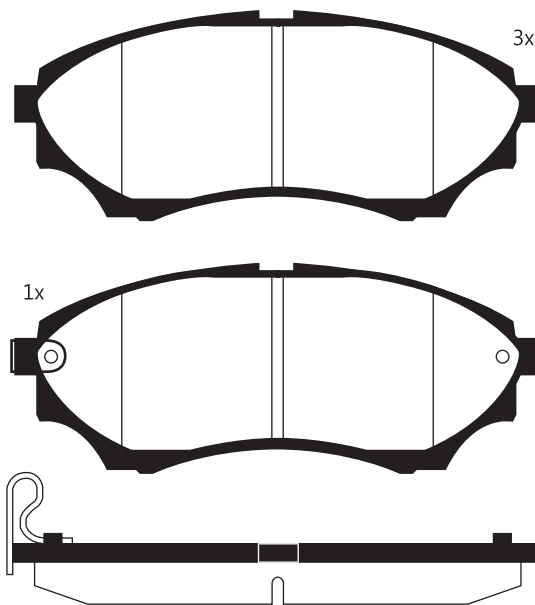

SIZES
136.7 x 58.9 x 17.5

JS 24528

1044F

MAKER

MAZDA

O.E.M.	MAKER
UMY4-33-28Z	MAZDA

SIZES
144.4 x 49.5 x 15.5

JS 24353