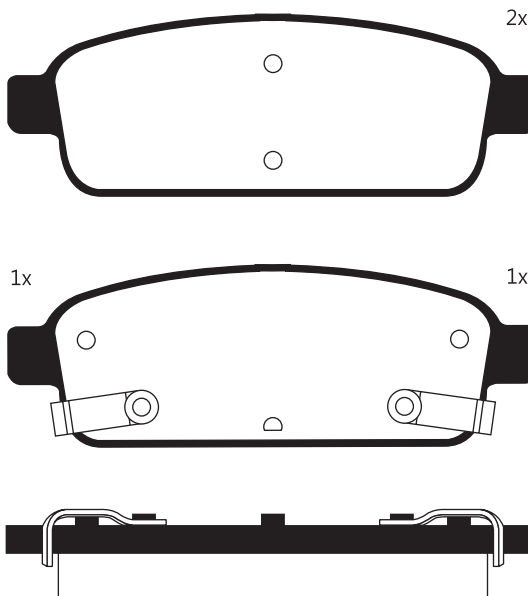

2072R

MAKER
CHEVROLET, OPEL

O.E.M.	MAKER
13319294	CHEVROLET
13300867	CHEVROLET
542039	OPEL
542040	OPEL

SIZES
116.6 x 42.7 x 17.0