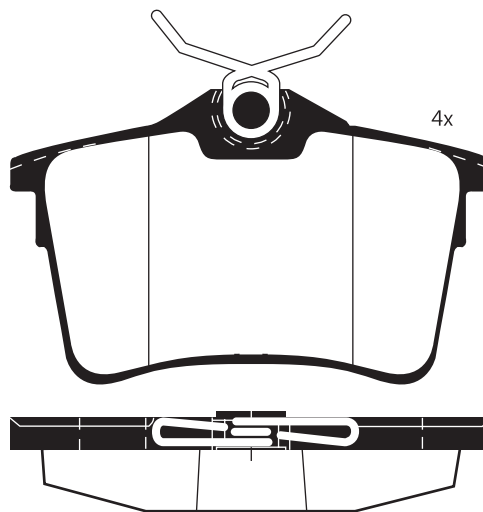

SIZES
101.7 x 50.4 x 16.3

JS 24260

2059R

MAKER

CITROEN, PEUGEOT

O.E.M.	MAKER
4254.15	CITROEN
4254.14	PEUGEOT
4254.29	PEUGEOT

SIZES
86.9 x 53.0 x 17.0

JS 24765