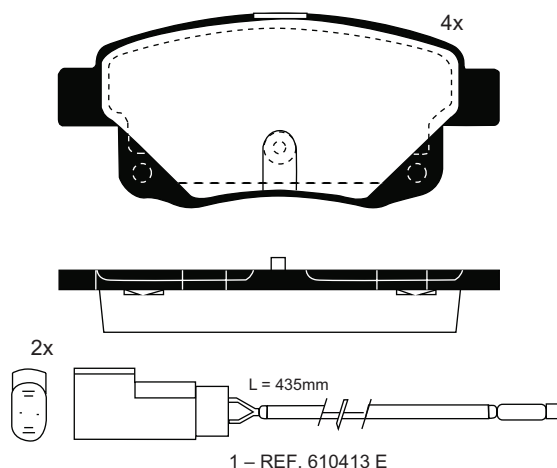

SIZES
107.8 x 39.5 x 13.1

JS 20031

2048R

MAKER

FORD

O.E.M.	MAKER
1 371 454	FORD
1 433 958	FORD
6C11-2M008-AC	FORD

SIZES
122.8 x 53.9 x 17.3

JS 24486