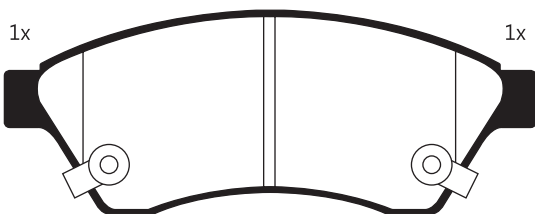

1062F

MAKER
CHEVROLET, OPEL

O.E.M.	MAKER
13301234	CHEVROLET
13301207	CHEVROLET
542120	OPEL
542115	OPEL

SIZES
148.0 x 60.4 x 19.0